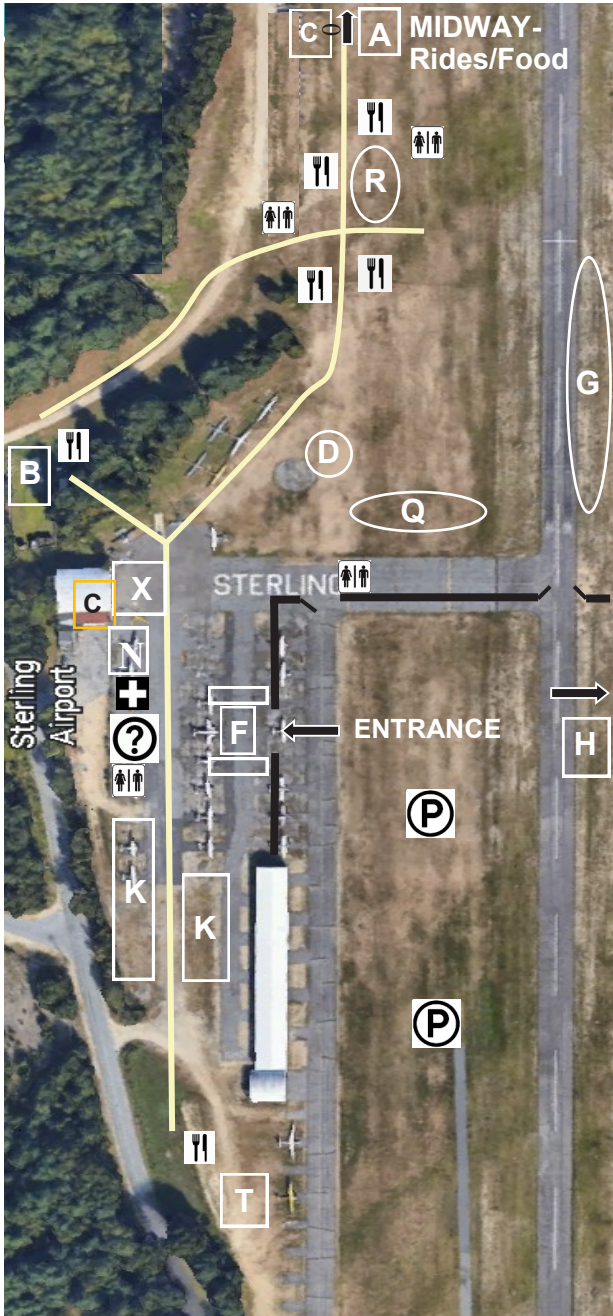

STERLING FAIR GROUNDS

- RESTROOMS   INFORMATION
- PARKING   FOOD
- FIRST AID/EMS

- Helicopter Rides
- Skillet Toss
- Live Music
- Frog Jumping
- Log Saw Contest
- Mesa Farm Horse Show
- Livestock Shows
- Kids Entertainment
- Tractor pulls
- Horse & Oxen Pulls
- Ed Perkins Belgian Horses

Map Location

- **A** - Rides
- **B** - Animal Pulls Horse/Oxen
- **C** - ATM
- **D** - Frog jump, Kiddie Tractor, Skillet Toss, Log sawing
- **N** - Pancake Breakfast, Senior Center, Ukulele Strummers
- **G** - Belgium Horses, Horse Show
- **R** - Live music, Food Tent
- **K** - Livestock Show
- **X** - Exhibit Hall
- **F** - Farmers Market
- **Q** - Engine show
- **H** - Helicopter Rides
- **T** - Tractor Pulls
- **Q** - Military Show

Fireworks Friday Night

GROUND CONTROL
STERLING, MA
978-422-6741

SEPTIC SERVICE

TITLE V

SITE WORK

ENGINEERING

SAND & GRAVEL

GROUND CONTROL
STERLING, MA
978-422-6741

RURAL SANITATION

EXCAVATING

GROUND CONTROL CORP.
GENERAL CONTRACTORS

SAND, GRAVEL, LOAM, FILL
TITLE V CERTIFICATION

P.O. BOX 321 STERLING, MA 01564

TEL: (978) 422-6741