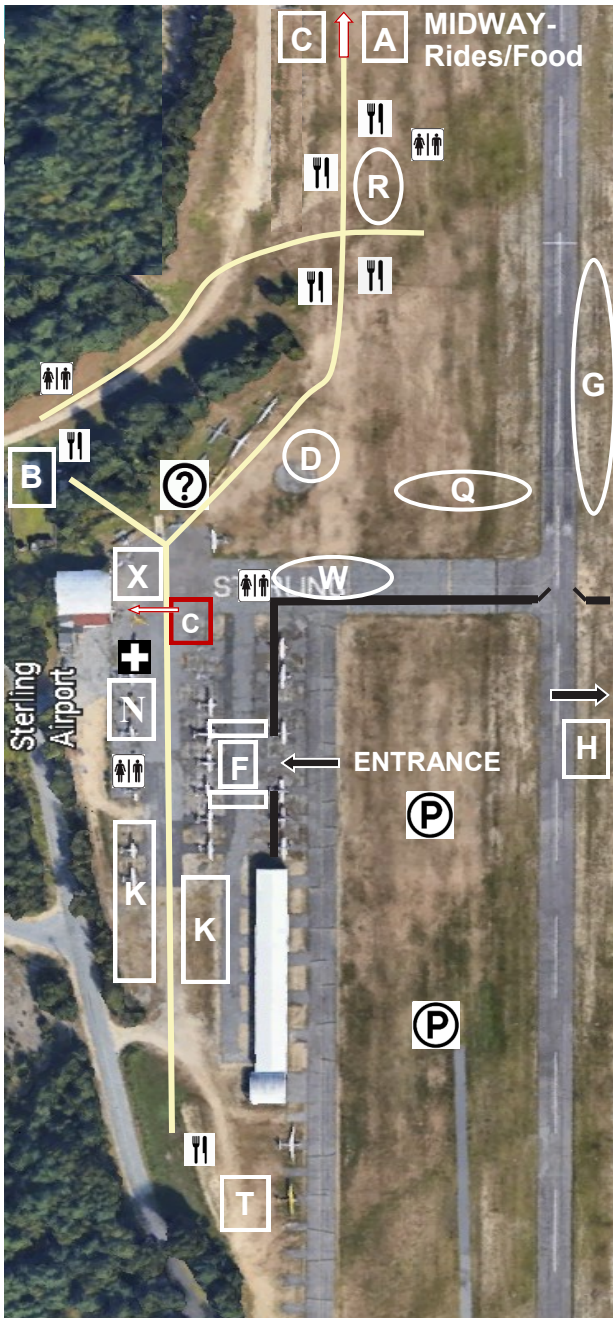

Map Location

- A - Rides
 - B - Animal Pulls Horse/Oxen
 - C - ATM
 - D - Frog jump, Kiddie Tractor, Skillet Toss
 - N - Pancake Breakfast
 - G - Mesa Farms Horse Show
 - R - Live music, Food Tent,
R - The Sterling Strummers
 - K - Livestock Show
 - X - Exhibit Hall
 - F - Farmers Market
 - H - Helicopter Rides
 - T - Tractor Pulls
 - Q - Military Show
 - W - Witches of Sterling
- Fireworks Friday Night
(Weather permitting)**